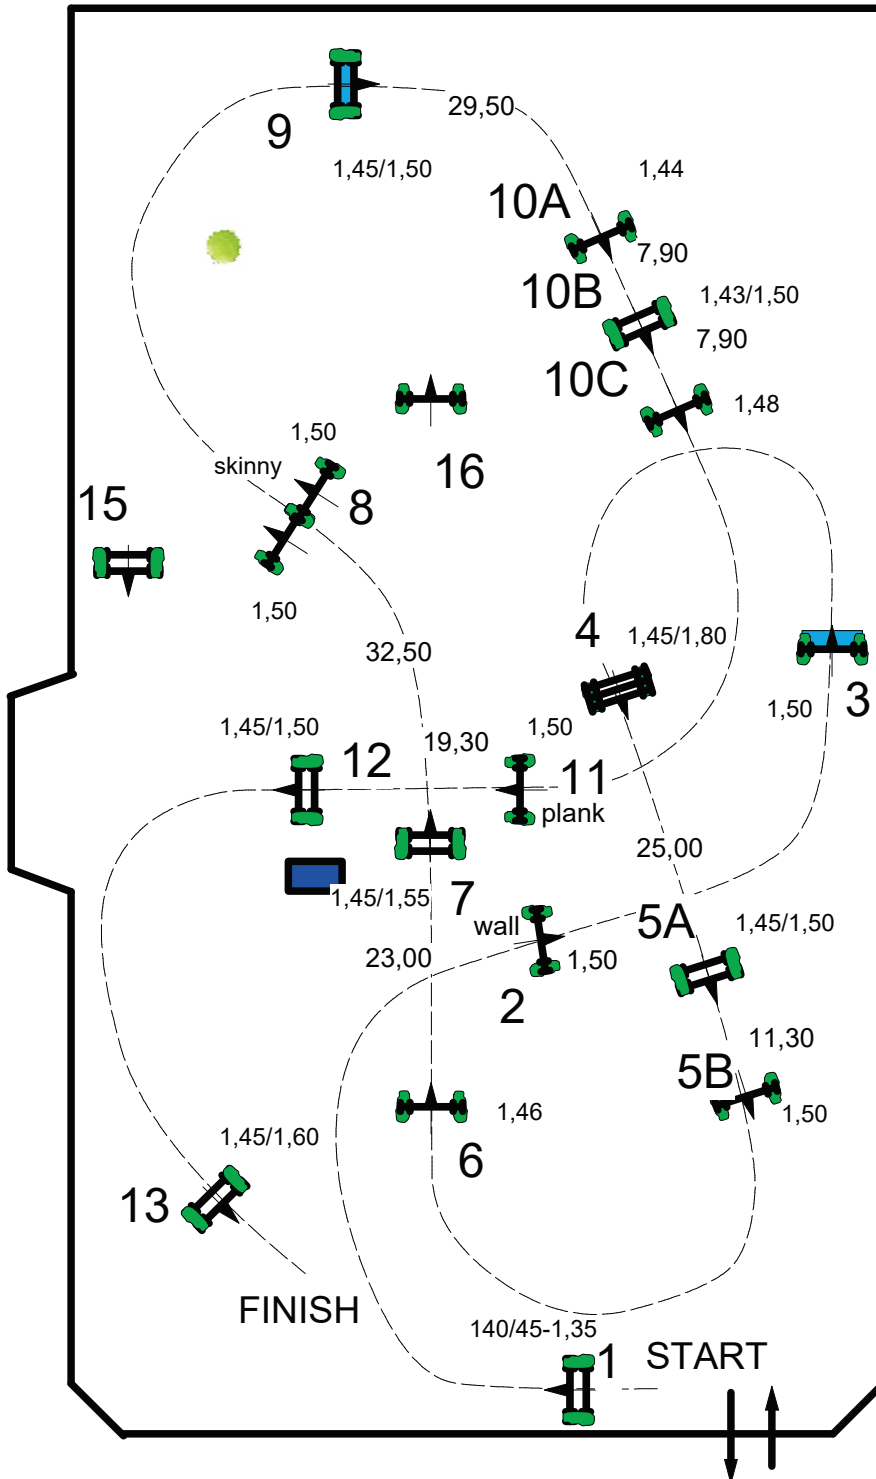

BLENHEIM SPRING CLASSIC IV

GRAND PRIX RING

\$50,000 Spring Classic IV Grand Prix

- HEIGHT: National Standard
- SPEED: 375m/min
- FIRST ROUND: 1-13
- DISTANCE: _____m
- TIME ALLOWED: _____ sec
- JUMP OFF: 15,8,9,10B,10C,12,7,16
- J/O DISTANCE: 320m
- J/O TIME ALLOWED: 52 sec